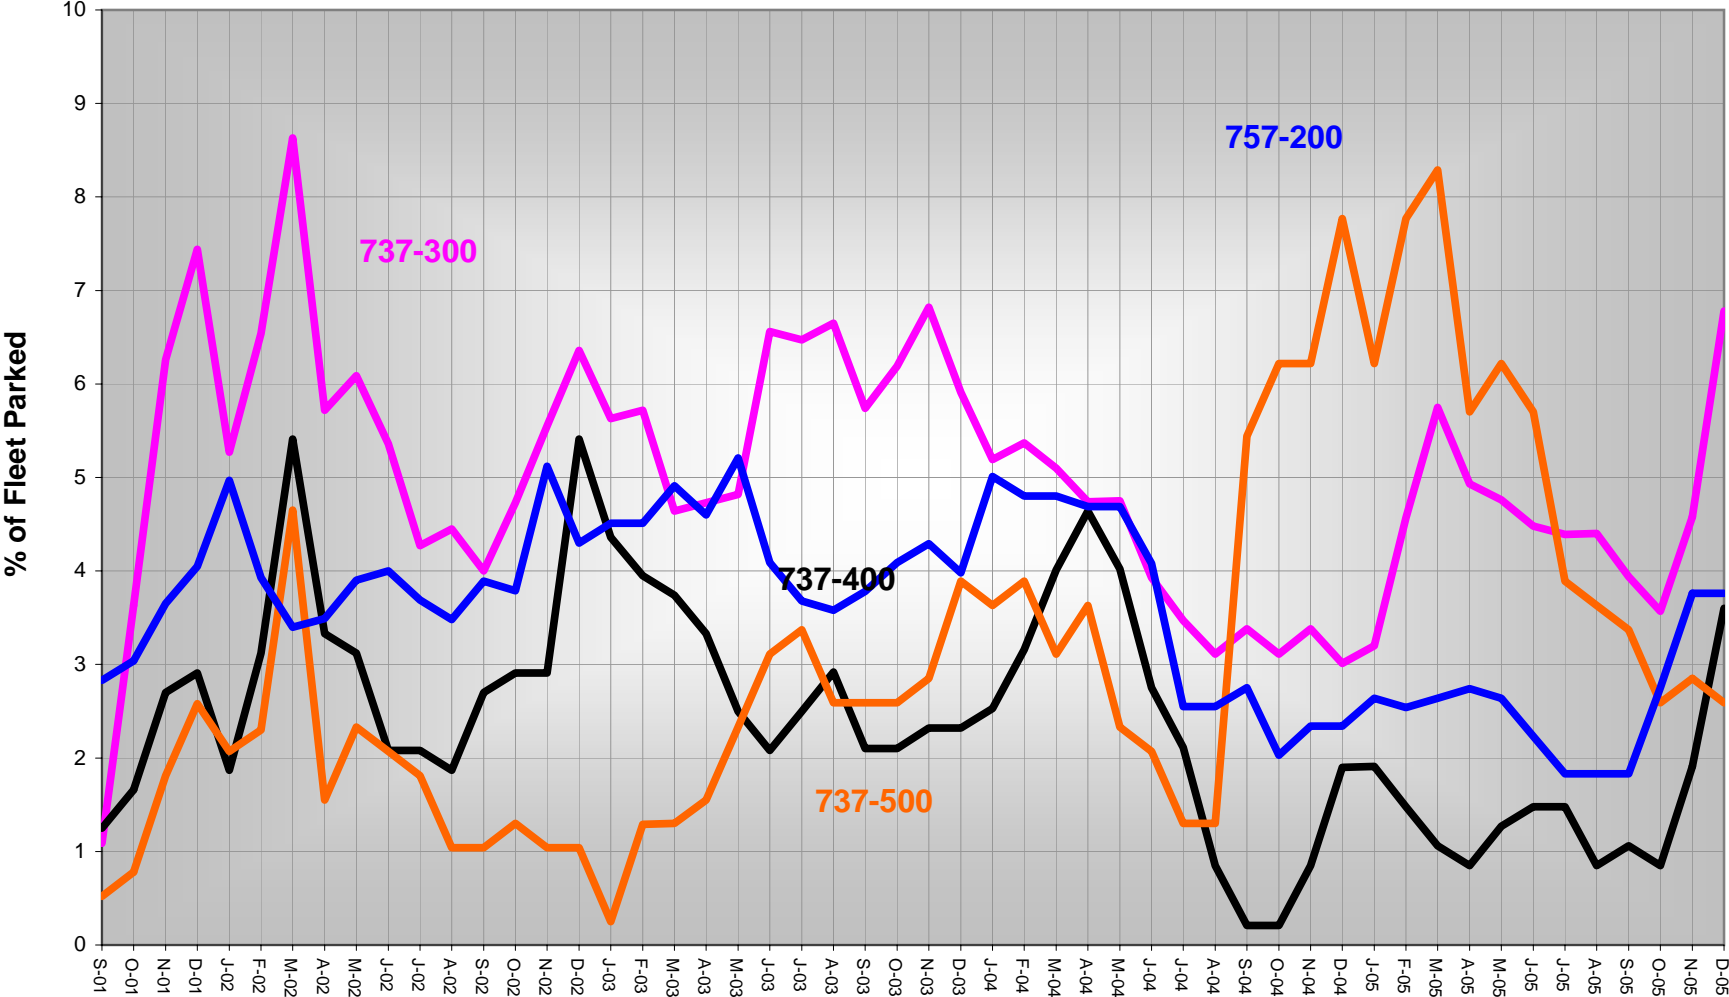

BOEING MODELS: 737-300, 737-400, 737-500, 757-200

Source: AvSoft (ACAS)