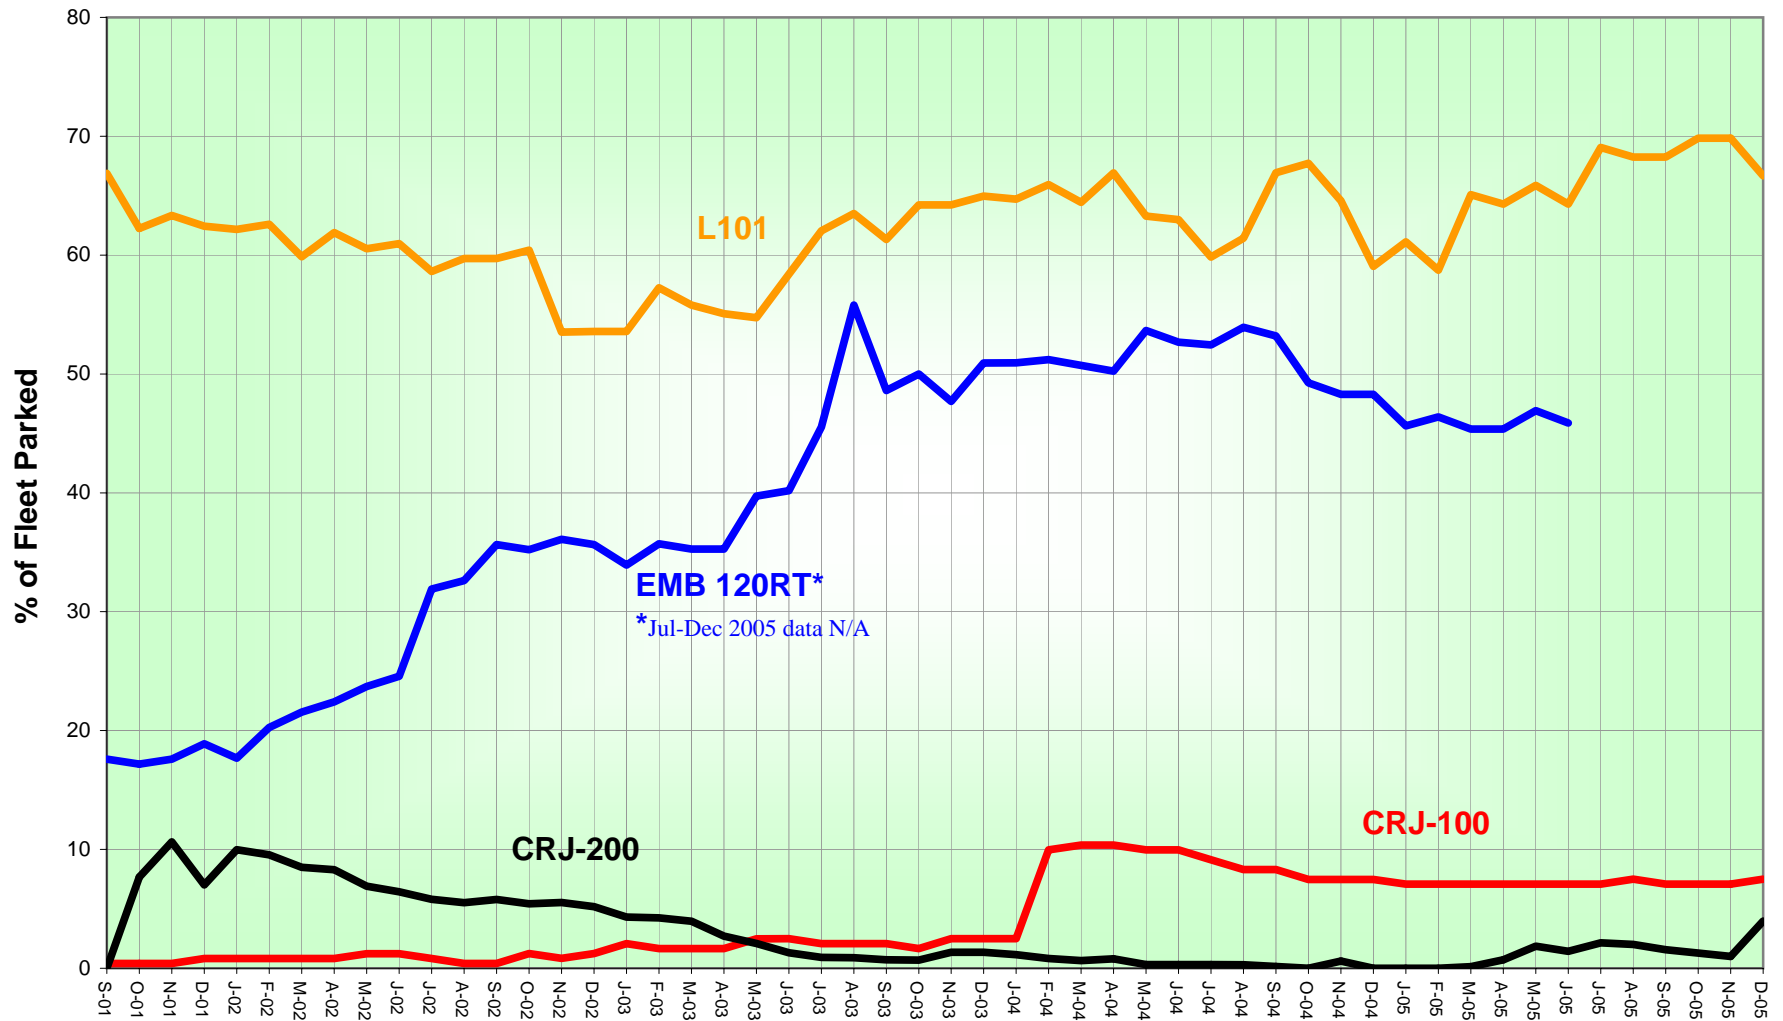

CRJ/120RT/L1011

Source: AvSoft (ACAS)