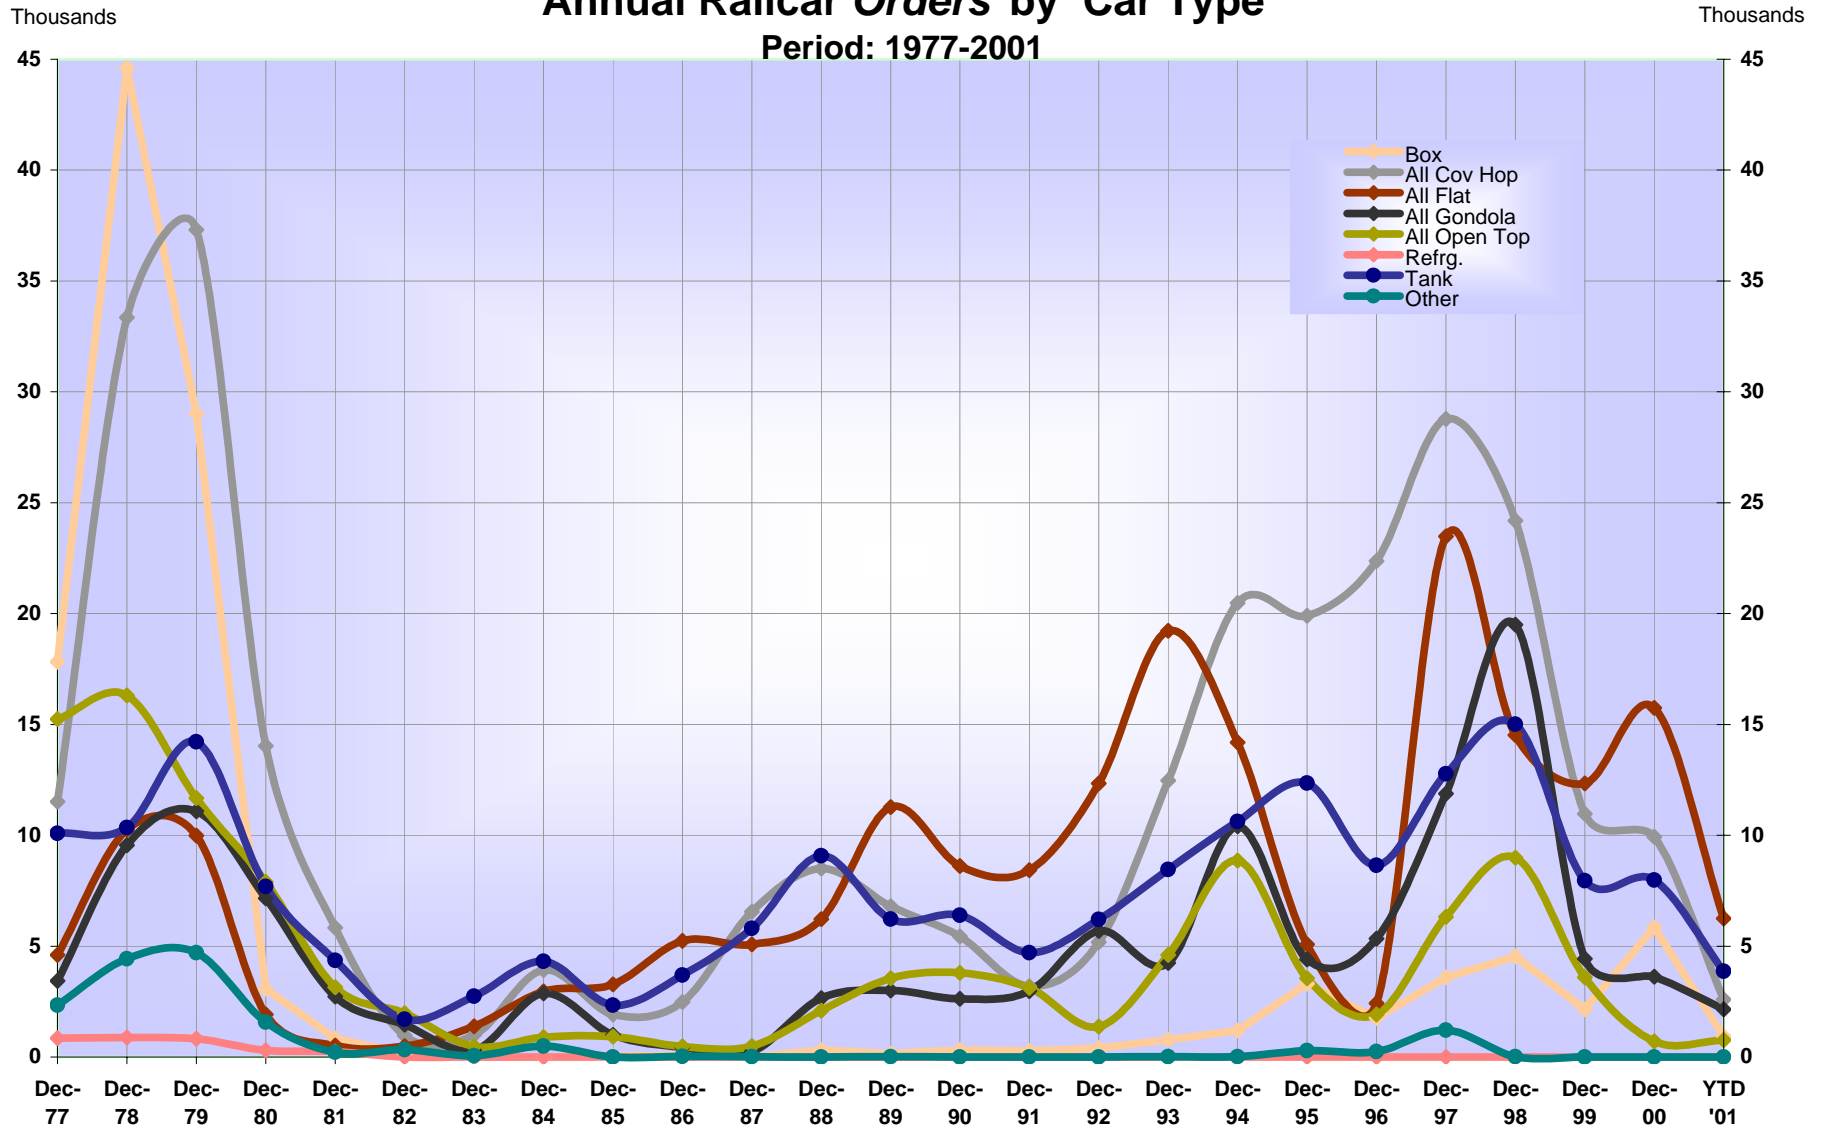

# Annual Railcar Orders by Car Type

Period: 1977-2001

Data: Railway Supply Institute